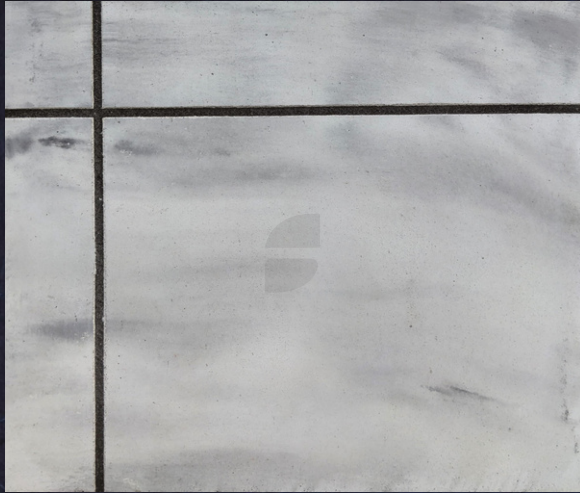

STYLE: L-SHAPED
FINISH: PATCHY
GROOVE: V-GROOVED
GROUT COLOR: BLACK

STYLE: L- SHAPED
FINISH: GRAVELED
GROOVE: V-GROOVED
GROUT COLOR: GREY

STYLE: L-SHAPED
FINISH: SHARKY WHITE
GROOVE: V-GROOVED
GROUT COLOR: GREY