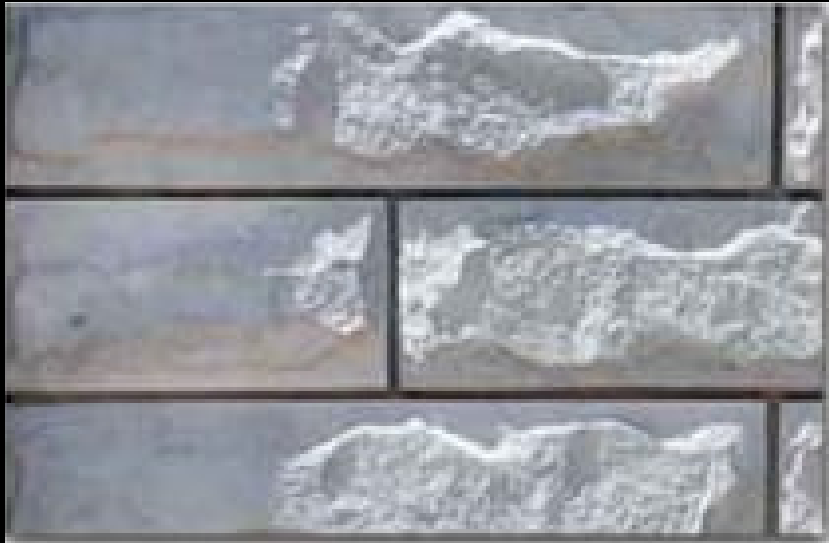

LENGTH 180MM - 700MM

WIDTH 30MM - 90MM

THICKNESS 15MM - 30MM

CORNER

**VARIOUS OTHER SIZES FOR CORNERS
ARE ALSO AVAILABLE**

**WEIGHT / BOX
26.500KG**

**SQ.MTR / BOX
0.92**

THE GRAND CASTLE STONE