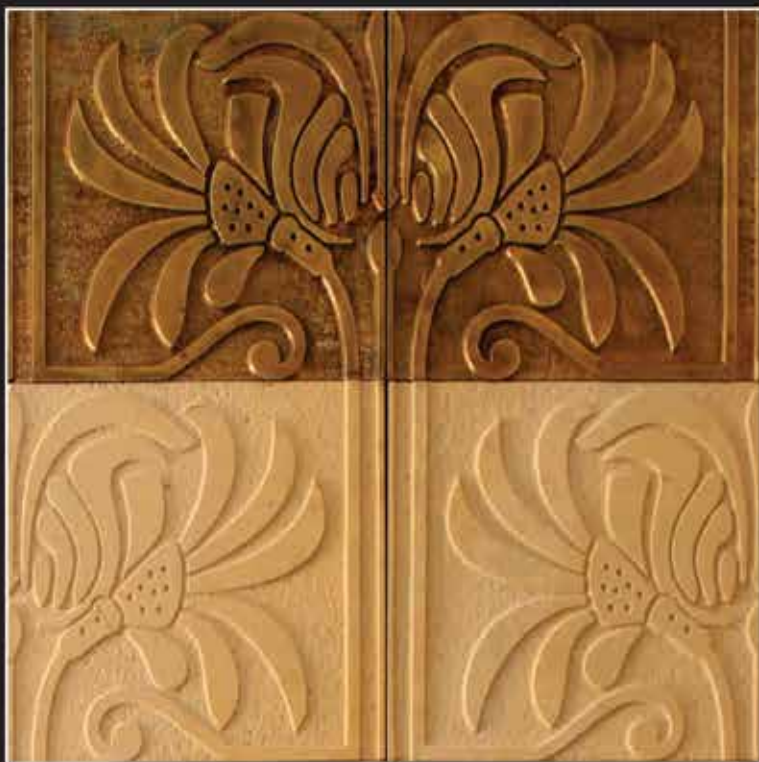

STONE & METAL ART WORK

Antique

WALL HIGHLIGHTER

- Code : HLT - 500 CP
- Material : Stone & Metal (Copper)
- Unit Size : 30 x 30 cm.
- Assemble Size : 60 x 180 cm.