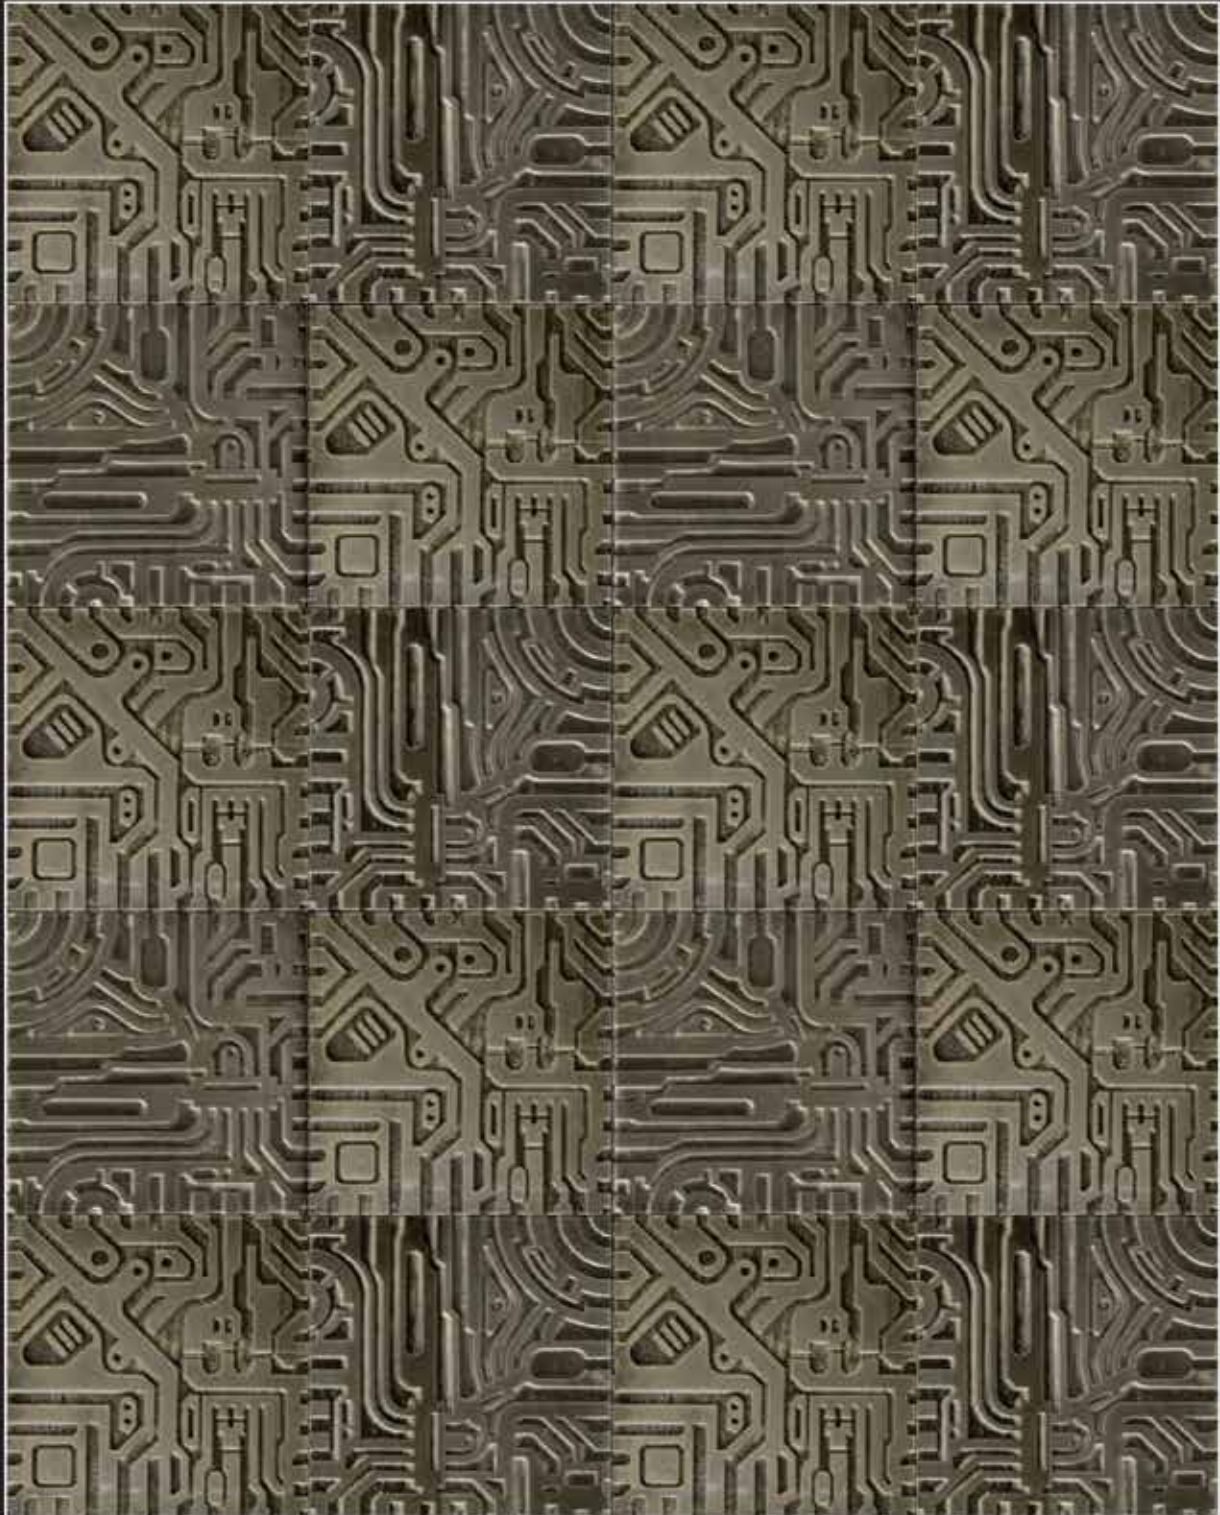

SEAMLESS PATTERN

The Next Generation Tile

NC - 115

Size 30 x 30 cm.