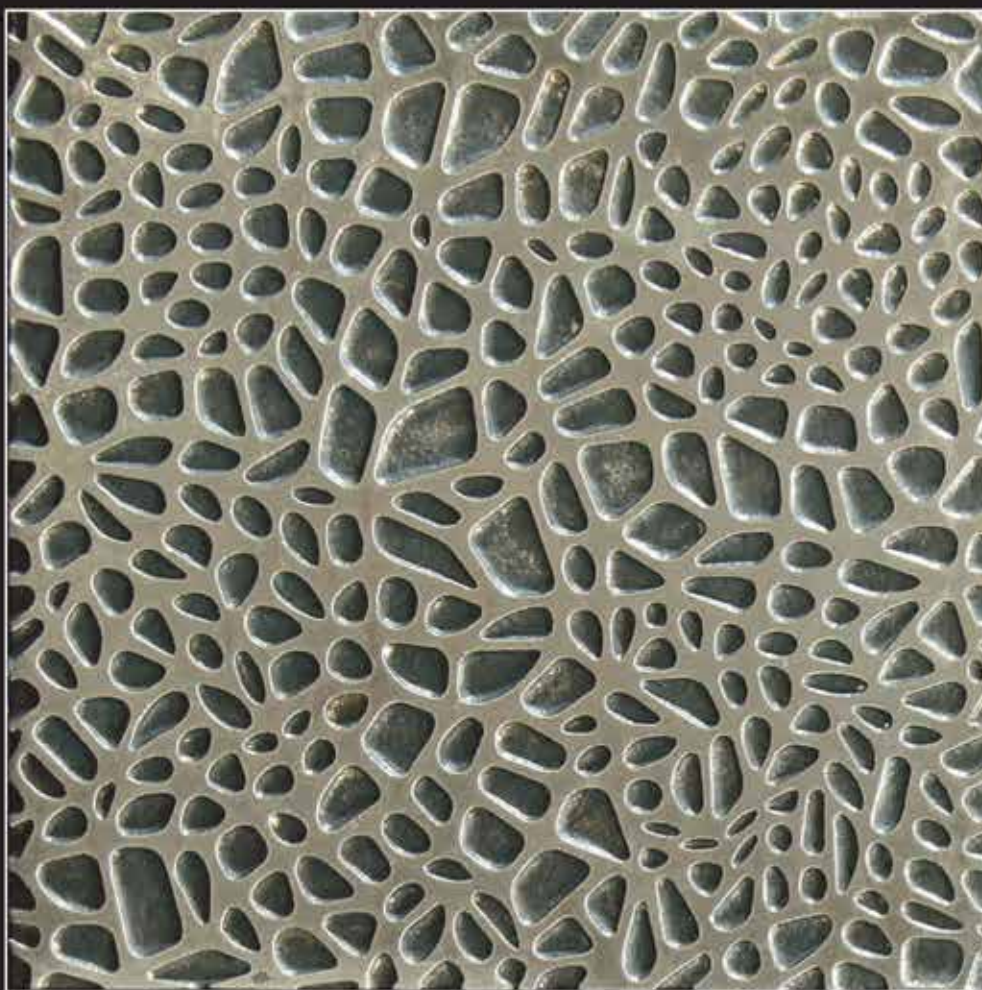

METAL SERIES

Antique

SEAMLESS PATTERN

The Next Generation Tile

Code	: NC - 145
Material	: Metal (Nickle)
Unit Size	: 30 x 30 cm.
Assemble Size	: As required.