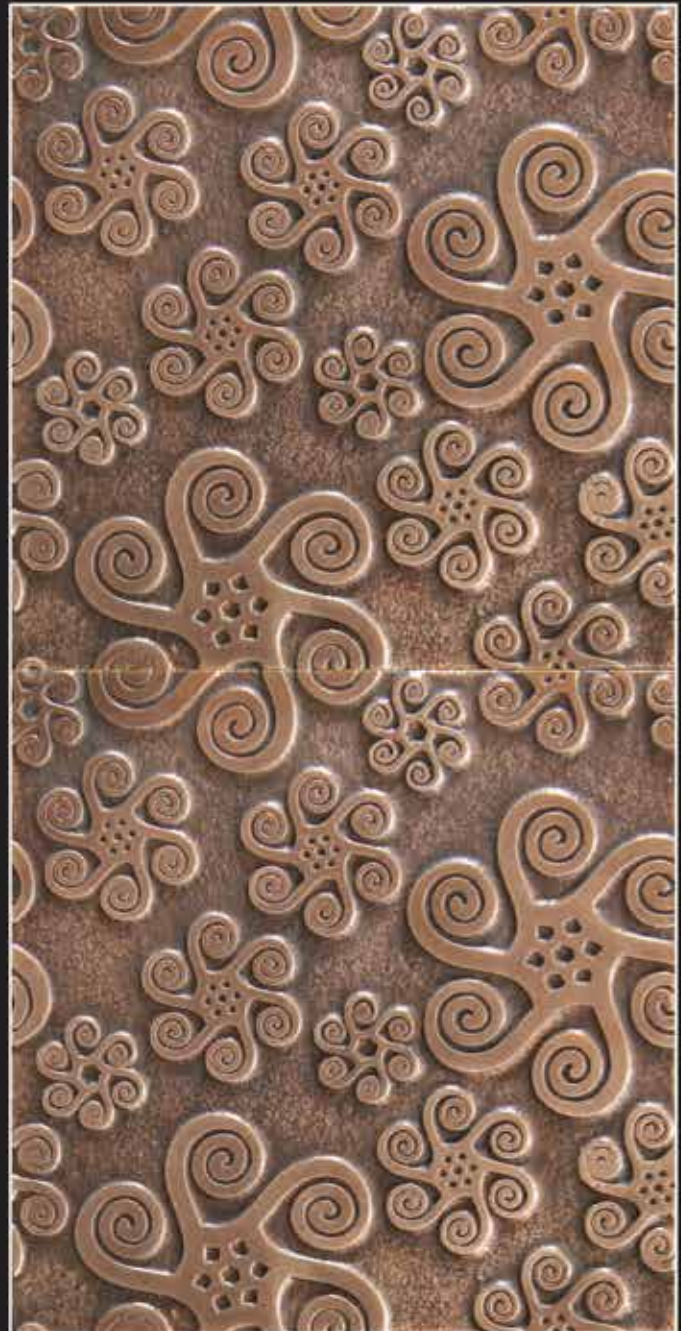

CP - 125

30 x 30 cm.