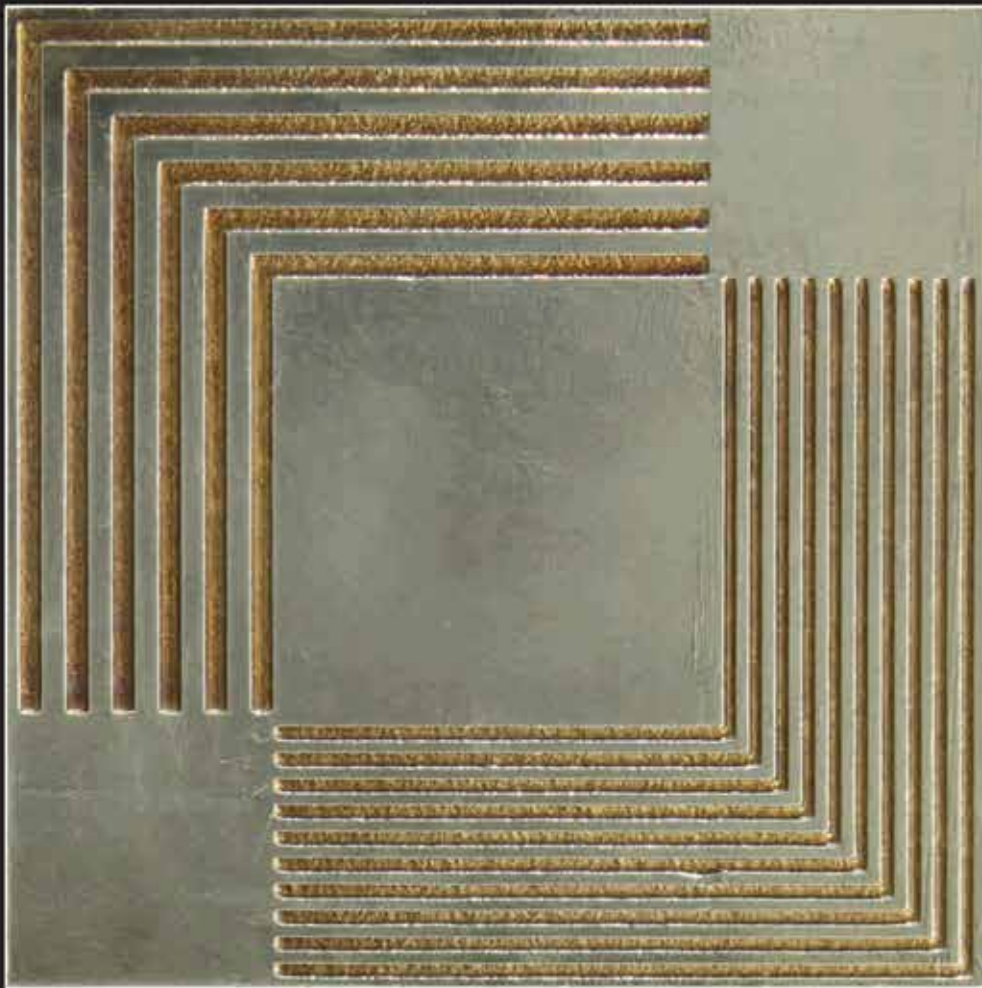

METAL SERIES

Antique

SEAMLESS PATTERN
The Next Generation Tile

Code	: NC - 195
Material	: Metal (Nickle)
Unit Size	: 30 x 30 cm.
Assemble Size	: As required.