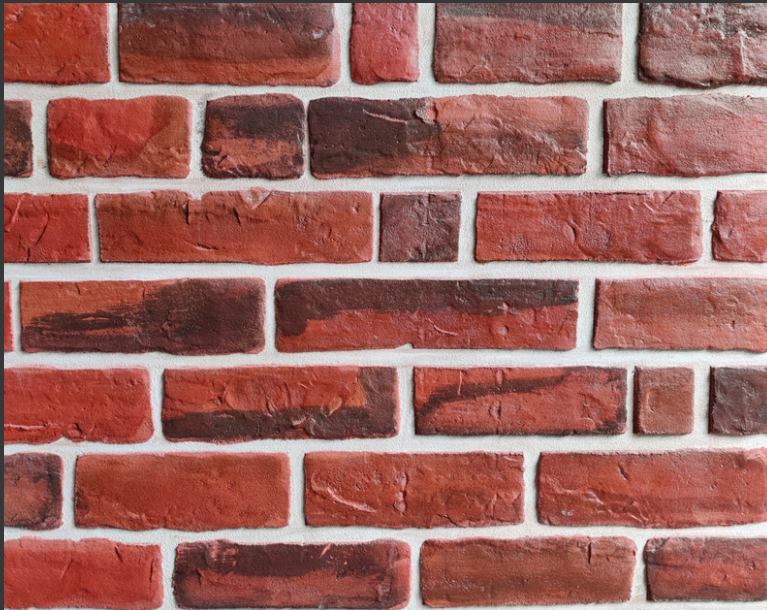

SCM - B 19

F
L
I
N
T
S
T
O
N
E
S
U
S
S
I
V
E