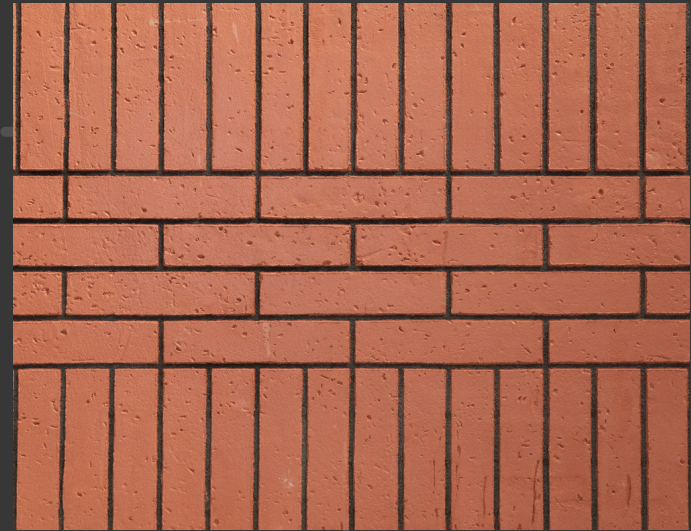

Holding a near similarity to concrete facades, stamped concrete, another easy-to-install; meticulously customized coating material provides a wide array of patterns|textures|finishes & colors. This brilliantly finessed substance assures longevity and resistance against external hazards. It also has numerous application sites and can bring about the vibrancy on any given surface.

Our emphasis on design and innovation makes the stones elegant in nature.

STAMPED CONCRETE

INTERIOR

ADVANTAGES

- One such product that is amenable to an array of customisable outcomes.
- Various patterns, colors and finishes available.
- Available colors- grey, beige, orange, black, red, white, brown
- It's an onsite application
- Multiple groove-color options also available
- Excellent performance and longevity. A stamped concrete patio will serve you well for many years
- Quick installation
- Low maintenance
- Affordable

SCM - B 10

SCM - B 09

SCM - B 11

SCM - B 12

SCM - B 14

SCM - B 13

SCM - B 15

SCM - B 16